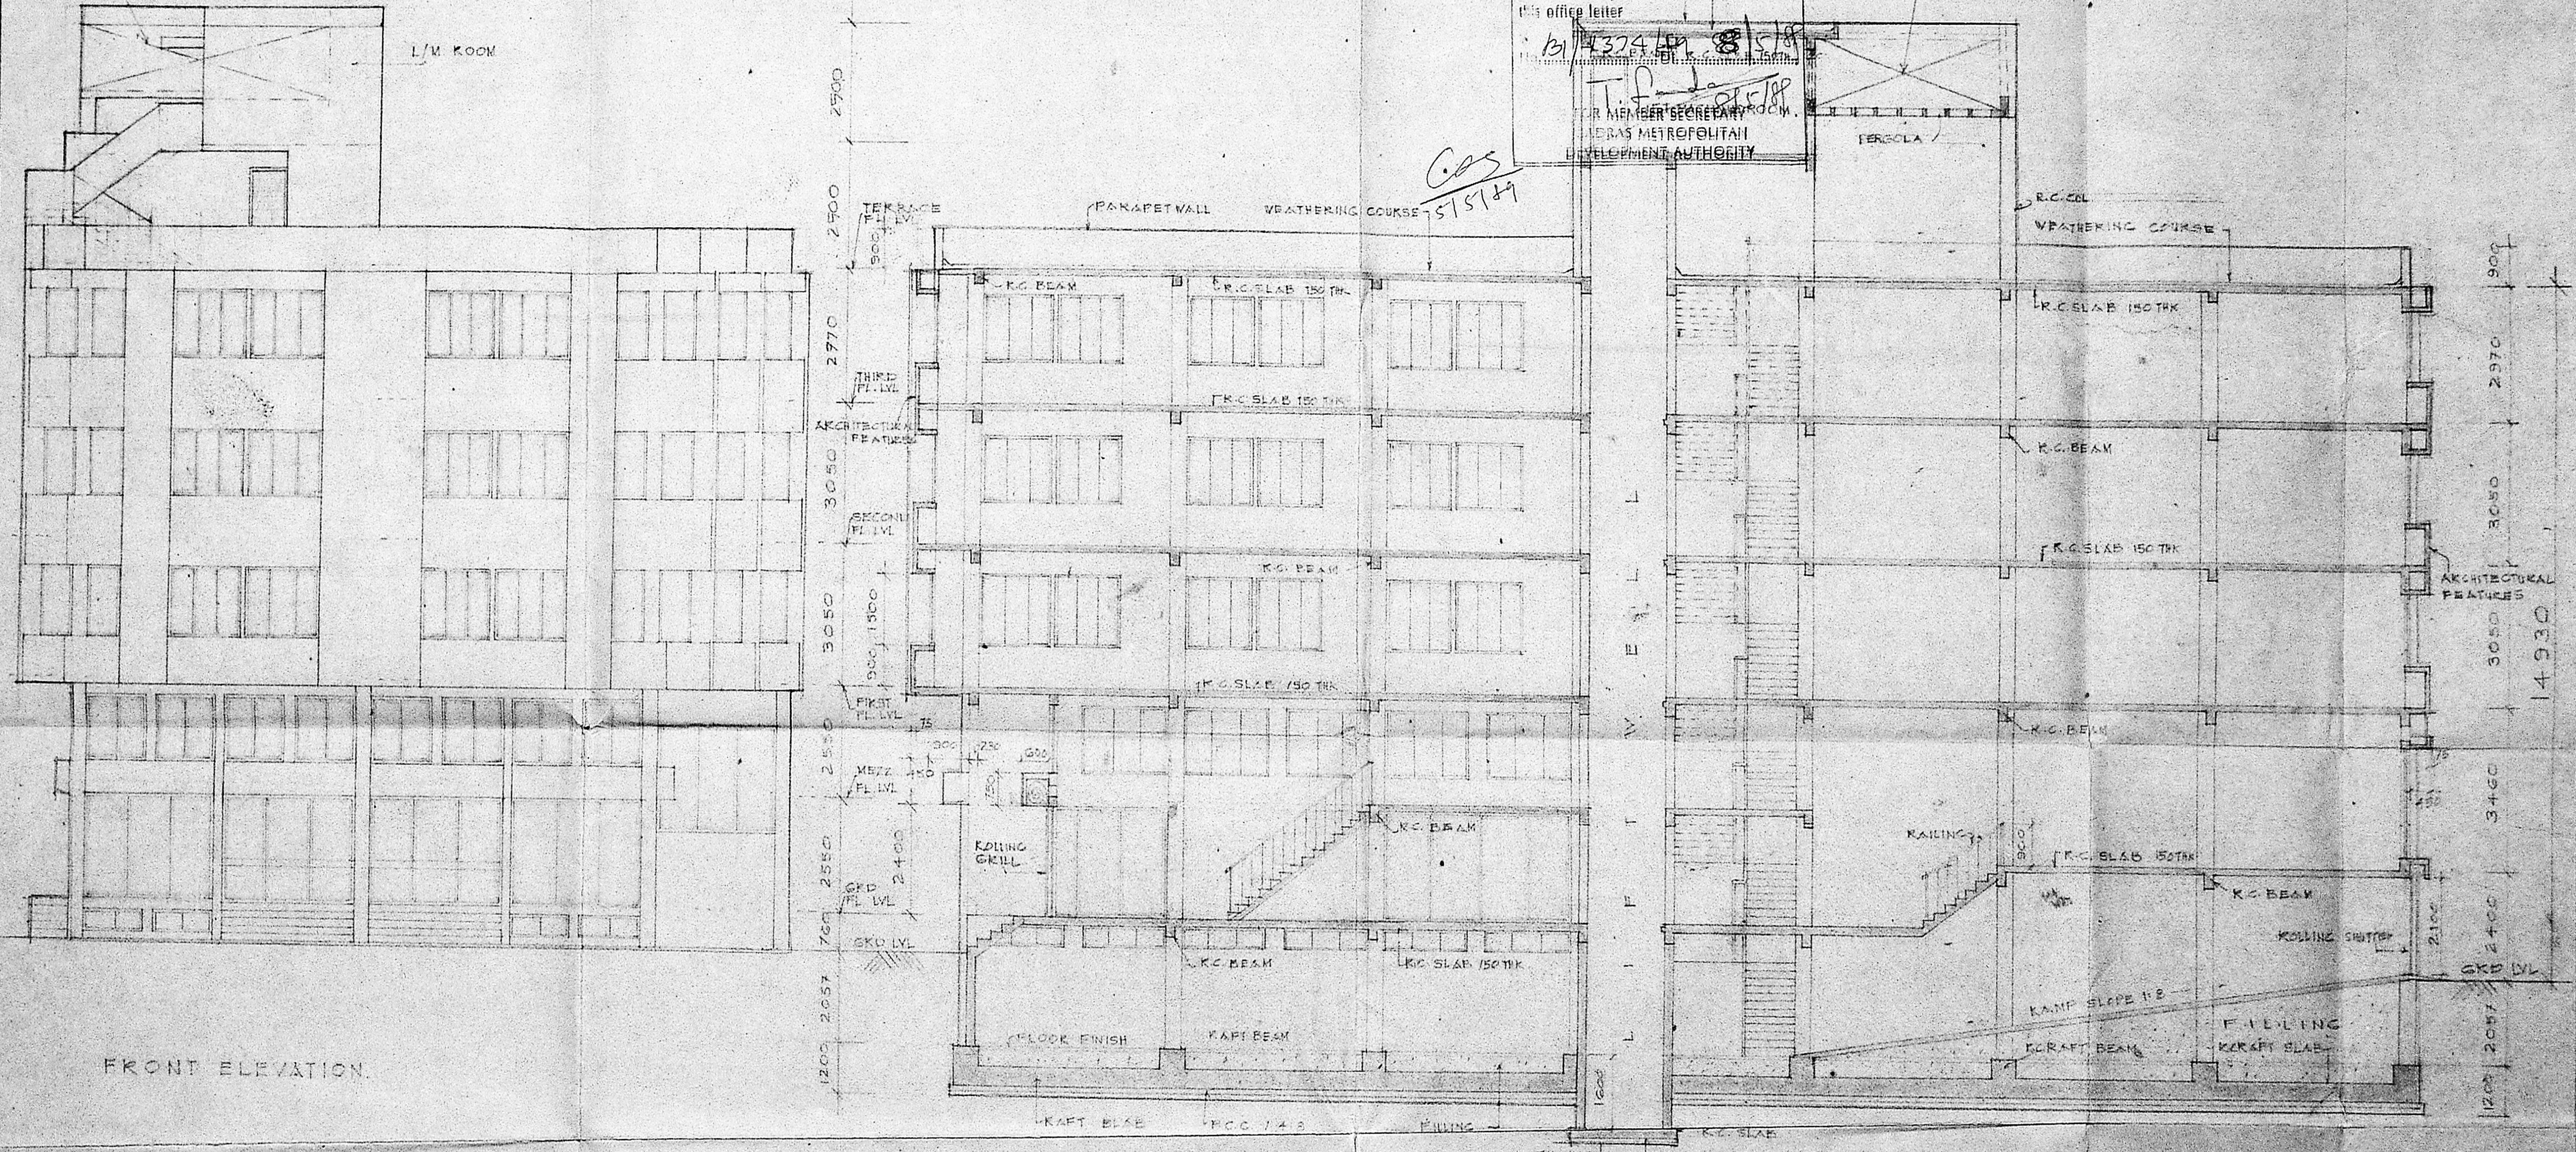

SIG. OF OWNER: *[Signature]*
TITLE: PROPOSED OFFICE & SHOPPING COMPLEX AT DOCKING SHADDOYS RD, RS. NO. 109/2, BLOCK NO. 10, MUNGAMBAKKAM, MADRAS, FOR M/S. PRESTIGE CONSTRUCTIONS, ELEVATION & SECTION CORRUM.

DATE: 20.08.89
DRAWN: H.C. VEDAR
CHECKED: V.R.
SCALE: 1"=10'
DRAWING NO: 773
1989

NOTE:
ALL DIMENSIONS TO BE CHECKED AT SITE.
NO DIMENSION TO BE SCALED OFF FROM DRAWINGS, ONLY WRITTEN DIMENSIONS TO BE FOLLOWED.
IN THE EVENT OF ANY DISCREPANCIES OR DIFFERENCES BETWEEN ARCHITECTURAL DRAWINGS AND STRUCTURAL DRAWINGS OR ANY OTHER DRAWINGS, THE ARCHITECTURAL DRAWINGS OR OTHERWISE IMMEDIATE REFERENCE IS TO BE MADE TO THE ARCHITECT FOR CLARIFICATION PRIOR TO EXECUTION OF WORK AT SITE.
THIS DRAWING AND DESIGN ARE THE SOLE PROPERTY OF M/S. CHITALE & SON AND SHALL NOT BE TRACED, COPIED, REPRODUCED, REPRODUCED, OR IN ANY MANNER WITHOUT THE WRITTEN PRIOR CONSENT OF THE ARCHITECT.

CHITALE & SON
CHARTERED ARCHITECTS & CONSULTANTS
DHUN BUILDING, MADRAS 600 002
NORTH POINT

REVISIONS:
1 ON 25.7.88 ELEVATION & SECTION AND ARCH. CP
2 ON 17.05.89 SECTION CHANGED
3 ON 28.4.89 WATER TANK & L/V ROOM STAIN CASE CHANGED
4

S. SOMADEVA, I.B.E., F.I.E.(I.V.)
CONSULTING ENGINEER,
CLASS I LICENSED SURVEYOR NO. 18
SECOND FLOOR, NORTH WING,
DHUN BUILDING, MADRAS 600 002.

WATER TANK 6000 X 5000 X 1500 HT. SCIENTIFICALLY CLOSED

L/V ROOM

FRONT ELEVATION.

SECTION AT: A-A

MMDA (B)/PP NO. /
C.No. 121/13.2.1.89
ASSE.
Scrutiny
PART I }
PART II } STS/STH
A.P. D.P. o/c

B/7214/221/E/C/89 Jt 8/5/89

Planning Permit No. ....
APPROVED
Subject to the conditions in this office letter
B/7214/221/E/C/89
T.P. ...
MEMBER SECRETARY
TIRUPATI METROPOLITAN DEVELOPMENT AUTHORITY

WATER TANK 6000 X 5000 X 1500 HT. SCIENTIFICALLY CLOSED

900
2970
3050
3050
3460
2400
14930